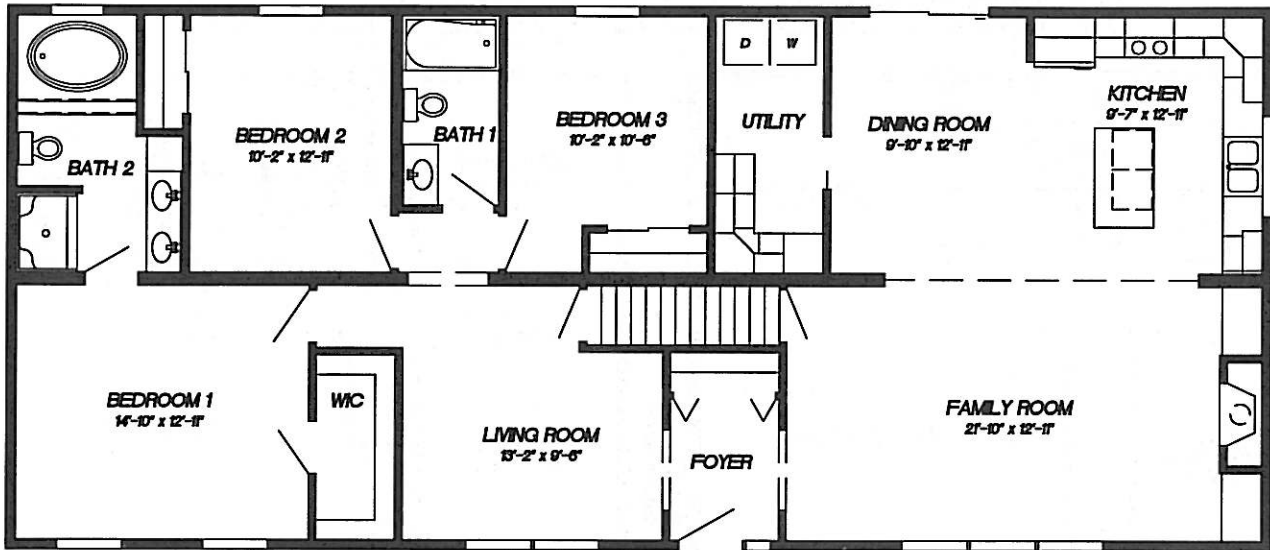

PLATTSBURGH WHOLESALE HOMES INTRODUCES: "THE ST. LAWRENCE"

NEW ERA RANCH
27'-6" x 64'-0"
1760 SQ. FT

STANDARD BATH #2 LAYOUT

- | | |
|--|--------------------------------|
| 7/12 ATTIC ROOF FITCH _____ \$7500.00 | STD. 5/12 ROOF FITCH N/C |
| (THIS INCLUDES ATTIC STAIRS AND GABLE END PANELS W/ (2) #1 WINDOWS) | |
| 16" O.C. ROOF _____ \$2432.00 | STD. 24" O.C. ROOF N/C |
| FULLSTONE WOOD FP. _____ \$3500.00 | NO FIREPLACE N/C |
| BOOKSHELVES AND TV CENTER _____ \$434.00 | NO BOOKSELVES OR TV CENTER N/C |
| 2/6 FRENCH GLASS POCKET DOOR _____ \$375.00 | STD. 2/6 6-PANEL WHITE N/C |
| R-38 INSULATION _____ \$96.00 | R-30 INSULATION N/C |
| HERITAGE HILL SIDING _____ \$1410.00 | STD. 4/4 SIDING N/C |
| SHUTTERS ALL WINDOWS _____ \$120.00 | SHUTTERS FRONT DOOR SIDE N/C |
| GBG ALL WINDOWS/SLIDER _____ \$306.00 | NO GBG ALL WINDOWS/SLIDER N/C |
| ELLIPTICAL WINDOW AT KITCHEN _____ \$620.00 | STD. #1 WINDOW N/C |
| AN2 FULL LITE FRONT DOOR _____ \$435.00 | 1/2 MOON FRONT DOOR N/C |
| DEAD BOLT AT FRONT DOOR _____ \$30.00 | BRASS KNOB ONLY N/C |
| UPGRADE APPLIANCE PACKAGE _____ \$2401.00 | NO APPLICANCES N/C |
| (THIS INCLUDES 22CF REFER, ELECTRIC STOVE, D/W, MICROWAVE RANGE HOOD) | |
| OPTIONAL MASTER BATH LAYOUT _____ \$435.00 | STD. MASTER BATH N/C |
| SHOWER DOOR AT BATH #2 _____ \$120.00 | NO SHOWER DOOR N/C |
| TILE TRIM AT MASTER BATH TUB _____ \$133.00 | STD. TILED TUB N/C |
| W/D HOOK UPS _____ \$200.00 | NO W/D HOOK UPS N/C |
| CO DETECTOR _____ \$75.00 | REQUIRED FOR NY CODE |
| BLS AT KITCHEN _____ \$161.00 | NO BLS CABINET N/C |
| WC24 GLASS DOOR _____ \$10.00 | STD. RAISED PANEL DOOR N/C |
| (2) TV AND PHONE JACKS, BEDROOM CEILING LIGHTS, AND WIRE FOR FAN AT FR _____ N/C | |