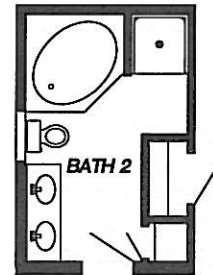

PLATTSBURGH WHOLESALE HOMES INTRODUCES: "THE ST. LAWRENCE"

NEW ERA RANCH
27'-6" x 64'-0"
1760 SQ. FT

STANDARD BATH #2 LAYOUT

- | | |
|--|--------------------------------|
| 7/12 ATTIC ROOF FITCH _____ \$7500.00 | STD. 5/12 ROOF FITCH N/C |
| (THIS INCLUDES ATTIC STAIRS AND GABLE END PANELS W/ (2) #1 WINDOWS) | |
| 16" O.C. ROOF _____ \$2432.00 | STD. 24" O.C. ROOF N/C |
| FULLSTONE WOOD FP. _____ \$3500.00 | NO FIREPLACE N/C |
| BOOKSHELVES AND TV CENTER _____ \$434.00 | NO BOOKSELVES OR TV CENTER N/C |
| 2/6 FRENCH GLASS POCKET DOOR _____ \$375.00 | STD. 2/6 6-PANEL WHITE N/C |
| R-38 INSULATION _____ \$96.00 | R-30 INSULATION N/C |
| HERITAGE HILL SIDING _____ \$1410.00 | STD. 4/4 SIDING N/C |
| SHUTTERS ALL WINDOWS _____ \$120.00 | SHUTTERS FRONT DOOR SIDE N/C |
| GBG ALL WINDOWS/SLIDER _____ \$306.00 | NO GBG ALL WINDOWS/SLIDER N/C |
| ELLIPTICAL WINDOW AT KITCHEN _____ \$620.00 | STD. #1 WINDOW N/C |
| AN2 FULL LITE FRONT DOOR _____ \$435.00 | 1/2 MOON FRONT DOOR N/C |
| DEAD BOLT AT FRONT DOOR _____ \$30.00 | BRASS KNOB ONLY N/C |
| UPGRADE APPLIANCE PACKAGE _____ \$2401.00 | NO APPLICANCES N/C |
| (THIS INCLUDES 22CF REFER, ELECTRIC STOVE, D/W, MICROWAVE RANGE HOOD) | |
| OPTIONAL MASTER BATH LAYOUT _____ \$435.00 | STD. MASTER BATH N/C |
| SHOWER DOOR AT BATH #2 _____ \$120.00 | NO SHOWER DOOR N/C |
| TILE TRIM AT MASTER BATH TUB _____ \$133.00 | STD. TILED TUB N/C |
| W/D HOOK UPS _____ \$200.00 | NO W/D HOOK UPS N/C |
| CO DETECTOR _____ \$75.00 | REQUIRED FOR NY CODE |
| BLS AT KITCHEN _____ \$161.00 | NO BLS CABINET N/C |
| WC24 GLASS DOOR _____ \$10.00 | STD. RAISED PANEL DOOR N/C |
| (2) TV AND PHONE JACKS, BEDROOM CEILING LIGHTS, AND WIRE FOR FAN AT FR _____ N/C | |

FINISH PACKAGE _____ \$4500.00
FINISH PACAKAGE INCLUDES HOOK UP UNDER HOME, WATER, SEWER, POWER, AND BASEMENT STAIRS

PLATTSBURGH WHOLESALE HOMES
SERVING THE NORTH COUNTRY
FOR OVER 40 YRS.

PLATTSBURGH WHOLESALE HOMES
7109 RT. 9 PLATTSBURGH, NY 12901 (1-800-640-1833)